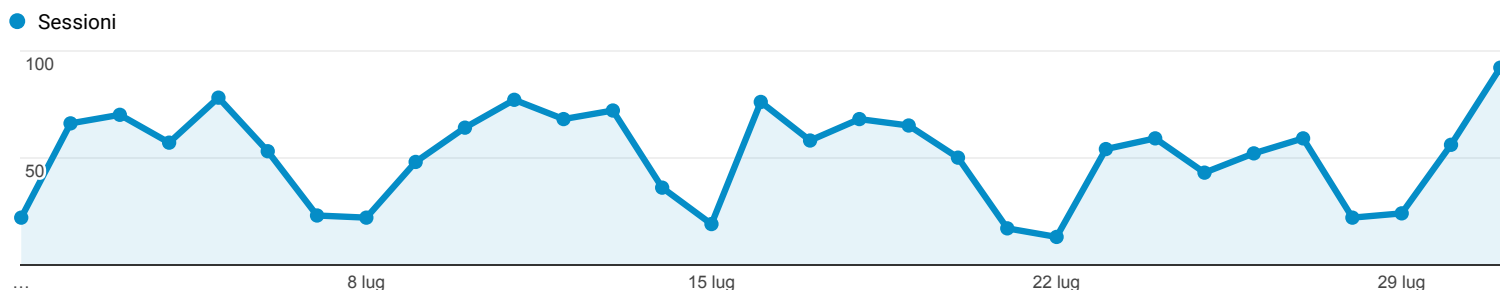

Nuovo rapporto personalizzato

TUTTI » MESE DELL'ANNO: 201807

1 lug 2018 - 31 lug 2018

Tutti gli utenti
100,00% Sessioni

Rapporti mensili

Giorno del mese	Sessioni	Utenti	Durata sessione media	Visualizzazioni di pagina	Pagine/sessione
	1.583 % del totale: 100,00% (1.583)	813 % del totale: 100,00% (813)	00:03:19 Media per vista: 00:03:19 (0,00%)	11.974 % del totale: 100,00% (11.974)	7,56 Media per vista: 7,56 (0,00%)
1. 31	92 (5,81%)	82 (6,49%)	00:01:31	430 (3,59%)	4,67
2. 05	78 (4,93%)	61 (4,83%)	00:02:01	548 (4,58%)	7,03
3. 11	77 (4,86%)	55 (4,35%)	00:03:46	666 (5,56%)	8,65
4. 16	76 (4,80%)	57 (4,51%)	00:06:46	692 (5,78%)	9,11
5. 13	72 (4,55%)	57 (4,51%)	00:03:05	592 (4,94%)	8,22
6. 03	70 (4,42%)	56 (4,43%)	00:02:36	572 (4,78%)	8,17
7. 12	68 (4,30%)	50 (3,96%)	00:02:27	444 (3,71%)	6,53
8. 18	68 (4,30%)	50 (3,96%)	00:02:09	500 (4,18%)	7,35
9. 02	66 (4,17%)	49 (3,88%)	00:01:20	324 (2,71%)	4,91
10. 19	65 (4,11%)	46 (3,64%)	00:04:47	458 (3,82%)	7,05
11. 10	64 (4,04%)	50 (3,96%)	00:02:29	534 (4,46%)	8,34
12. 24	59 (3,73%)	50 (3,96%)	00:02:57	506 (4,23%)	8,58
13. 27	59 (3,73%)	49 (3,88%)	00:03:09	505 (4,22%)	8,56
14. 17	58 (3,66%)	43 (3,40%)	00:09:38	529 (4,42%)	9,12
15. 04	57 (3,60%)	50 (3,96%)	00:03:27	504 (4,21%)	8,84
16. 30	56 (3,54%)	47 (3,72%)	00:02:34	356 (2,97%)	6,36
17. 23	54 (3,41%)	46 (3,64%)	00:02:29	419 (3,50%)	7,76
18. 06	53 (3,35%)	40 (3,17%)	00:03:00	303 (2,53%)	5,72
19. 26	52 (3,28%)	43 (3,40%)	00:03:48	315 (2,63%)	6,06
20. 20	50 (3,16%)	41 (3,07%)	00:03:11	368 (3,07%)	6,68