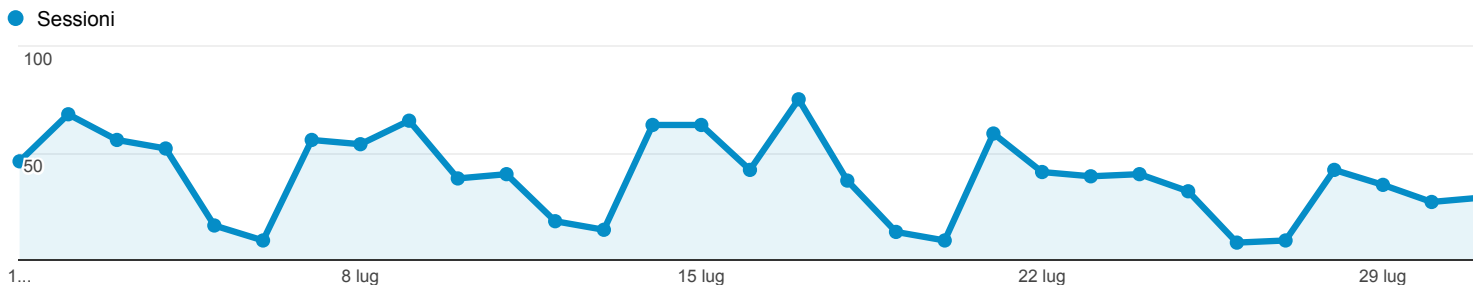

01/lug/2014 - 31/lug/2014

Nuovo rapporto personalizzato

TUTTI » MESE DELL'ANNO: 201407

Tutte le sessioni
100,00%

+ Aggiungi segmento

Rapporti mensili

Giorno del mese	Sessioni	Utenti	Durata sessione media	Visualizzazioni di pagina	Pagine/sessione
	1.195 % del totale: 100,00% (1.195)	664 % del totale: 100,00% (664)	00:02:53 Media sito: 00:02:53 (0,00%)	9.748 % del totale: 100,00% (9.748)	8,16 Media sito: 8,16 (0,00%)
1. 17	75 (6,28%)	59 (5,92%)	00:03:28	672 (6,89%)	8,96
2. 02	68 (5,69%)	61 (6,12%)	00:03:03	572 (5,87%)	8,41
3. 09	65 (5,44%)	58 (5,82%)	00:03:53	600 (6,16%)	9,23
4. 14	63 (5,27%)	50 (5,02%)	00:03:47	707 (7,25%)	11,22
5. 15	63 (5,27%)	50 (5,02%)	00:03:49	710 (7,28%)	11,27
6. 21	59 (4,94%)	44 (4,41%)	00:02:21	506 (5,19%)	8,58
7. 03	56 (4,69%)	45 (4,51%)	00:03:22	468 (4,80%)	8,36
8. 07	56 (4,69%)	51 (5,12%)	00:03:40	446 (4,58%)	7,96
9. 08	54 (4,52%)	42 (4,21%)	00:02:20	450 (4,62%)	8,33
10. 04	52 (4,35%)	41 (4,11%)	00:03:43	458 (4,70%)	8,81
11. 01	46 (3,85%)	39 (3,91%)	00:02:27	324 (3,32%)	7,04
12. 16	42 (3,51%)	35 (3,51%)	00:02:06	339 (3,48%)	8,07
13. 28	42 (3,51%)	34 (3,41%)	00:01:49	205 (2,10%)	4,88
14. 22	41 (3,43%)	31 (3,11%)	00:01:57	268 (2,75%)	6,54
15. 11	40 (3,35%)	31 (3,11%)	00:02:56	258 (2,65%)	6,45
16. 24	40 (3,35%)	38 (3,81%)	00:01:05	262 (2,69%)	6,55
17. 23	39 (3,26%)	34 (3,41%)	00:01:53	232 (2,38%)	5,95
18. 10	38 (3,18%)	29 (2,91%)	00:02:23	264 (2,71%)	6,95
19. 18	37 (3,10%)	27 (2,71%)	00:03:37	354 (3,63%)	9,57
20. 29	35 (2,93%)	29 (2,91%)	00:01:49	174 (1,78%)	4,97
21. 25	32 (2,68%)	30 (3,01%)	00:02:34	206 (2,11%)	6,44
22. 31	29 (2,43%)	26 (2,61%)	00:01:56	166 (1,70%)	5,72