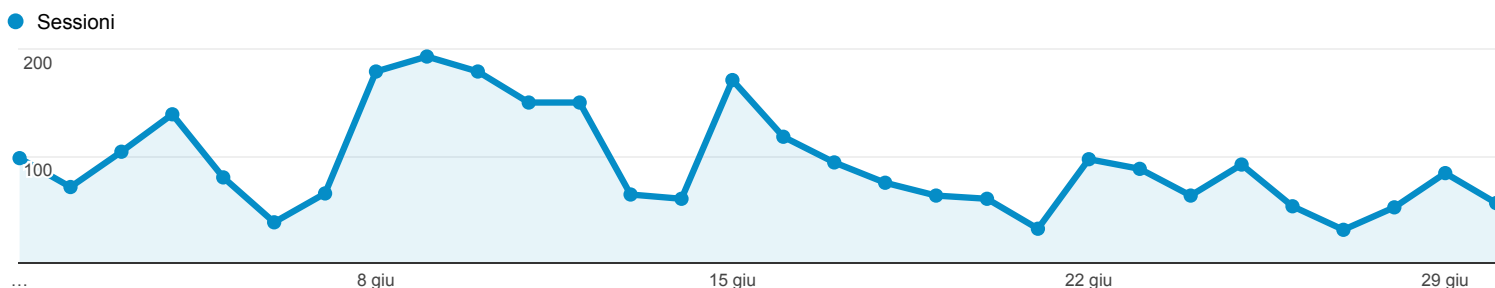

01 giu 2015 - 30 giu 2015

Nuovo rapporto personalizzato

TUTTI » MESE DELL'ANNO: 201506

Tutte le sessioni
100,00%

Rapporti mensili

Giorno del mese	Sessioni	Utenti	Durata sessione media	Visualizzazioni di pagina	Pagine/sessione
	2.799 % del totale: 100,00% (2.799)	1.981 % del totale: 100,00% (1.981)	00:03:07 Media per vista: 00:03:07 (0,00%)	20.006 % del totale: 100,00% (20.006)	7,15 Media per vista: 7,15 (0,00%)
1. 09	193 (6,90%)	166 (6,73%)	00:03:34	1.580 (7,90%)	8,19
2. 08	179 (6,40%)	159 (6,45%)	00:04:00	1.577 (7,88%)	8,81
3. 10	179 (6,40%)	162 (6,57%)	00:03:50	1.443 (7,21%)	8,06
4. 15	171 (6,11%)	157 (6,37%)	00:02:51	1.179 (5,89%)	6,89
5. 11	150 (5,36%)	122 (4,95%)	00:06:33	1.965 (9,82%)	13,10
6. 12	150 (5,36%)	139 (5,64%)	00:02:41	1.013 (5,06%)	6,75
7. 04	139 (4,97%)	119 (4,83%)	00:03:26	1.122 (5,61%)	8,07
8. 16	118 (4,22%)	106 (4,30%)	00:04:05	920 (4,60%)	7,80
9. 03	104 (3,72%)	87 (3,53%)	00:02:29	836 (4,18%)	8,04
10. 01	98 (3,50%)	86 (3,49%)	00:02:00	593 (2,96%)	6,05
11. 22	97 (3,47%)	84 (3,41%)	00:01:51	505 (2,52%)	5,21
12. 17	94 (3,36%)	77 (3,12%)	00:02:45	696 (3,48%)	7,40
13. 25	92 (3,29%)	72 (2,92%)	00:02:55	531 (2,65%)	5,77
14. 23	88 (3,14%)	71 (2,88%)	00:03:20	556 (2,78%)	6,32
15. 29	84 (3,00%)	78 (3,16%)	00:00:47	308 (1,54%)	3,67
16. 05	80 (2,86%)	72 (2,92%)	00:02:54	560 (2,80%)	7,00
17. 18	75 (2,68%)	61 (2,47%)	00:02:14	564 (2,82%)	7,52
18. 02	71 (2,54%)	70 (2,84%)	00:02:05	324 (1,62%)	4,56
19. 07	65 (2,32%)	65 (2,64%)	00:01:50	348 (1,74%)	5,35
20. 13	64 (2,29%)	58 (2,35%)	00:04:12	501 (2,50%)	7,83
21. 19	63 (2,25%)	50 (2,03%)	00:04:29	450 (2,25%)	7,14
22. 24	63 (2,25%)	57 (2,31%)	00:03:28	503 (2,51%)	7,98