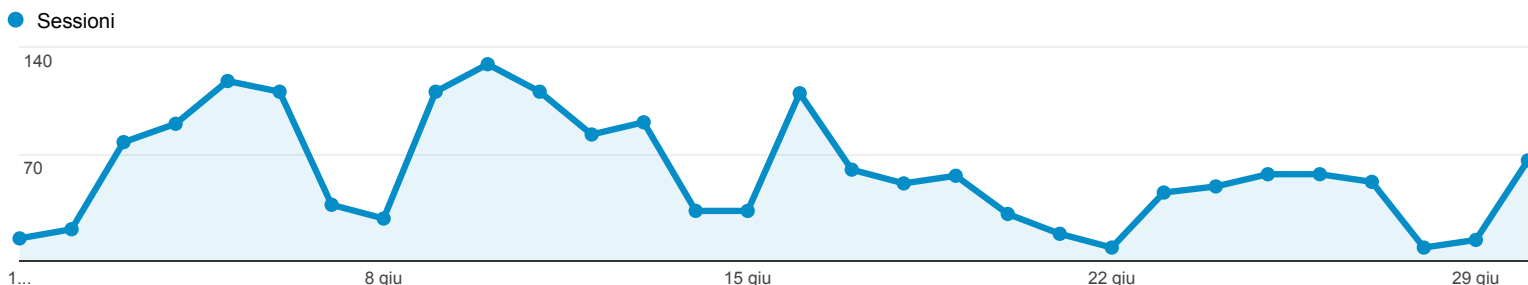

01/giu/2014 - 30/giu/2014

Nuovo rapporto personalizzato

TUTTI » MESE DELL'ANNO: 201406

Tutte le sessioni  
100,00%

+ Aggiungi segmento

Rapporti mensili

Giorno del mese	Sessioni	Utenti	Durata sessione media	Visualizzazioni di pagina	Pagine/sessione
	<b>1.773</b> % del totale: 100,00% (1.773)	<b>1.022</b> % del totale: 100,00% (1.022)	<b>00:04:57</b> Media sito: 00:04:57 (0,00%)	<b>18.432</b> % del totale: 100,00% (18.432)	<b>10,40</b> Media sito: 10,40 (0,00%)
1. 10	129 (7,28%)	111 (7,46%)	00:05:16	1.466 (7,95%)	11,36
2. 05	118 (6,66%)	85 (5,71%)	00:07:52	1.456 (7,90%)	12,34
3. 06	111 (6,26%)	91 (6,12%)	00:05:55	1.454 (7,89%)	13,10
4. 09	111 (6,26%)	96 (6,45%)	00:05:10	1.152 (6,25%)	10,38
5. 11	111 (6,26%)	100 (6,72%)	00:05:15	1.288 (6,99%)	11,60
6. 16	110 (6,20%)	91 (6,12%)	00:04:36	879 (4,77%)	7,99
7. 13	91 (5,13%)	76 (5,11%)	00:04:20	788 (4,28%)	8,66
8. 04	90 (5,08%)	79 (5,31%)	00:05:41	1.080 (5,86%)	12,00
9. 12	83 (4,68%)	70 (4,70%)	00:06:04	770 (4,18%)	9,28
10. 03	78 (4,40%)	64 (4,30%)	00:03:50	796 (4,32%)	10,21
11. 30	66 (3,72%)	51 (3,43%)	00:02:15	497 (2,70%)	7,53
12. 17	60 (3,38%)	53 (3,56%)	00:04:15	768 (4,17%)	12,80
13. 25	57 (3,21%)	49 (3,29%)	00:06:19	670 (3,63%)	11,75
14. 26	57 (3,21%)	45 (3,02%)	00:02:36	392 (2,13%)	6,88
15. 19	56 (3,16%)	40 (2,69%)	00:04:53	762 (4,13%)	13,61
16. 27	52 (2,93%)	43 (2,89%)	00:02:58	454 (2,46%)	8,73
17. 18	51 (2,88%)	45 (3,02%)	00:04:16	466 (2,53%)	9,14
18. 24	49 (2,76%)	40 (2,69%)	00:02:49	426 (2,31%)	8,69
19. 23	45 (2,54%)	39 (2,62%)	00:02:37	388 (2,11%)	8,62
20. 07	37 (2,09%)	31 (2,08%)	00:06:31	437 (2,37%)	11,81
21. 14	33 (1,86%)	31 (2,08%)	00:03:00	244 (1,32%)	7,39
22. 15	33 (1,86%)	28 (1,88%)	00:06:51	356 (1,93%)	10,79