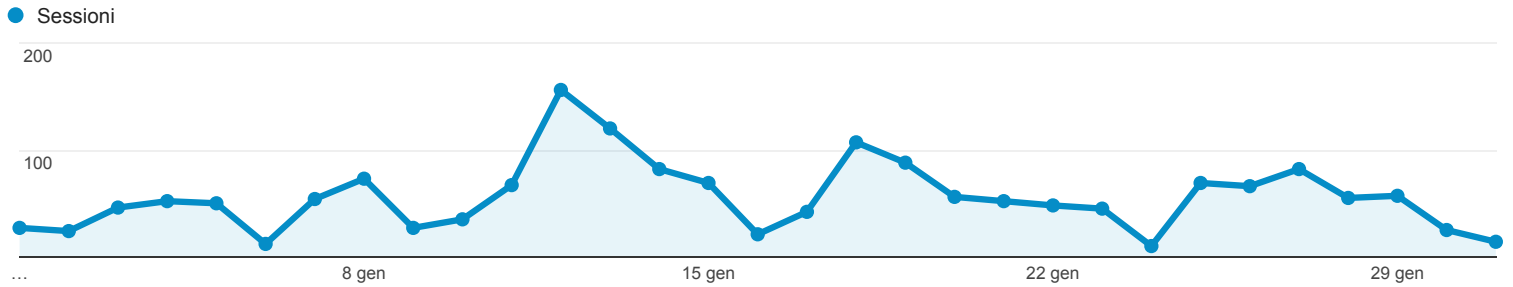

# Nuovo rapporto personalizzato

TUTTI » MESE DELL'ANNO: 201601

Tutte le sessioni  
100,00%

## Rapporti mensili

Giorno del mese	Sessioni	Utenti	Durata sessione media	Visualizzazioni di pagina	Pagine/sessione
	<b>1.731</b> % del totale: 100,00% (1.731)	<b>1.157</b> % del totale: 100,00% (1.157)	<b>00:02:41</b> Media per vista: 00:02:41 (0,00%)	<b>13.050</b> % del totale: 100,00% (13.050)	<b>7,54</b> Media per vista: 7,54 (0,00%)
1. 12	156 (9,01%)	142 (9,31%)	00:01:45	763 (5,85%)	4,89
2. 13	120 (6,93%)	107 (7,01%)	00:01:15	782 (5,99%)	6,52
3. 18	107 (6,18%)	84 (5,50%)	00:03:51	669 (5,13%)	6,25
4. 19	88 (5,08%)	72 (4,72%)	00:03:18	729 (5,59%)	8,28
5. 14	82 (4,74%)	74 (4,85%)	00:01:20	443 (3,39%)	5,40
6. 27	82 (4,74%)	75 (4,91%)	00:03:28	687 (5,26%)	8,38
7. 08	73 (4,22%)	57 (3,74%)	00:04:03	853 (6,54%)	11,68
8. 15	69 (3,99%)	66 (4,33%)	00:03:53	535 (4,10%)	7,75
9. 25	69 (3,99%)	55 (3,60%)	00:02:38	568 (4,35%)	8,23
10. 11	67 (3,87%)	62 (4,06%)	00:02:37	624 (4,78%)	9,31
11. 26	66 (3,81%)	54 (3,54%)	00:02:58	447 (3,43%)	6,77
12. 29	57 (3,29%)	48 (3,15%)	00:02:41	446 (3,42%)	7,82
13. 20	56 (3,24%)	52 (3,41%)	00:03:19	523 (4,01%)	9,34
14. 28	55 (3,18%)	45 (2,95%)	00:04:24	849 (6,51%)	15,44
15. 07	54 (3,12%)	45 (2,95%)	00:03:12	454 (3,48%)	8,41
16. 04	52 (3,00%)	43 (2,82%)	00:02:17	324 (2,48%)	6,23
17. 21	52 (3,00%)	45 (2,95%)	00:01:44	318 (2,44%)	6,12
18. 05	50 (2,89%)	46 (3,01%)	00:03:22	414 (3,17%)	8,28
19. 22	48 (2,77%)	40 (2,62%)	00:06:26	700 (5,36%)	14,58
20. 03	46 (2,66%)	46 (3,01%)	00:01:19	212 (1,62%)	4,61
21. 23	45 (2,60%)	45 (2,95%)	00:00:36	198 (1,52%)	4,40
22. 17	42 (2,43%)	35 (2,29%)	00:01:17	185 (1,42%)	4,40