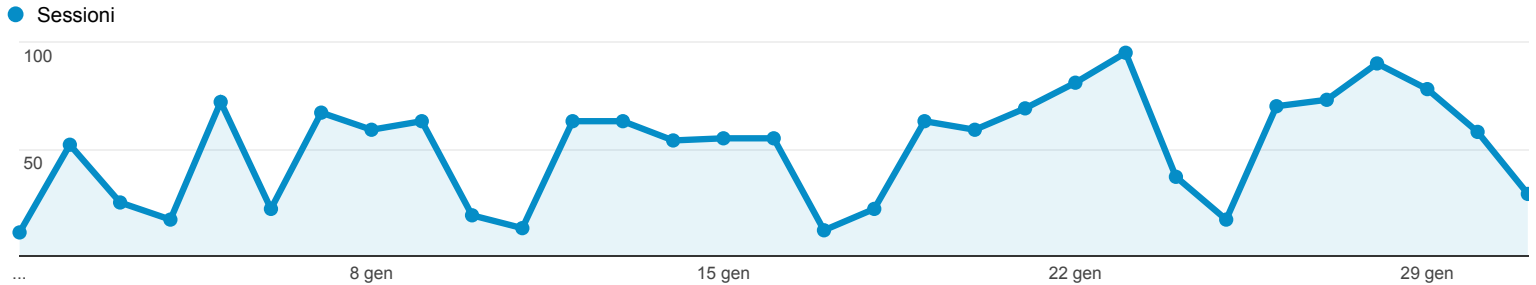

01 gen 2015 - 31 gen 2015

Nuovo rapporto personalizzato

TUTTI » MESE DELL'ANNO: 201501

Tutte le sessioni
100,00%

Rapporti mensili

Giorno del mese	Sessioni	Utenti	Durata sessione media	Visualizzazioni di pagina	Pagine/sessione
	1.563 % del totale: 100,00% (1.563)	926 % del totale: 100,00% (926)	00:02:55 Media per vista: 00:02:55 (0,00%)	11.029 % del totale: 100,00% (11.029)	7,06 Media per vista: 7,06 (0,00%)
1. 23	95 (6,08%)	86 (6,40%)	00:04:25	640 (5,80%)	6,74
2. 28	90 (5,76%)	83 (6,18%)	00:01:53	532 (4,82%)	5,91
3. 22	81 (5,18%)	74 (5,51%)	00:02:03	534 (4,84%)	6,59
4. 29	78 (4,99%)	58 (4,32%)	00:04:25	795 (7,21%)	10,19
5. 27	73 (4,67%)	66 (4,91%)	00:02:28	493 (4,47%)	6,75
6. 05	72 (4,61%)	58 (4,32%)	00:03:24	496 (4,50%)	6,89
7. 26	70 (4,48%)	65 (4,84%)	00:03:32	454 (4,12%)	6,49
8. 21	69 (4,41%)	50 (3,72%)	00:03:06	494 (4,48%)	7,16
9. 07	67 (4,29%)	58 (4,32%)	00:02:05	481 (4,36%)	7,18
10. 09	63 (4,03%)	50 (3,72%)	00:02:34	366 (3,32%)	5,81
11. 12	63 (4,03%)	51 (3,79%)	00:01:29	425 (3,85%)	6,75
12. 13	63 (4,03%)	55 (4,09%)	00:02:38	548 (4,97%)	8,70
13. 19	63 (4,03%)	52 (3,87%)	00:02:29	413 (3,74%)	6,56
14. 08	59 (3,77%)	52 (3,87%)	00:02:44	435 (3,94%)	7,37
15. 20	59 (3,77%)	51 (3,79%)	00:04:16	548 (4,97%)	9,29
16. 30	58 (3,71%)	45 (3,35%)	00:02:53	392 (3,55%)	6,76
17. 15	55 (3,52%)	47 (3,50%)	00:01:43	251 (2,28%)	4,56
18. 16	55 (3,52%)	49 (3,65%)	00:02:30	406 (3,68%)	7,38
19. 14	54 (3,45%)	48 (3,57%)	00:01:40	338 (3,06%)	6,26
20. 02	52 (3,33%)	42 (3,12%)	00:04:42	358 (3,25%)	6,88
21. 24	37 (2,37%)	35 (2,60%)	00:04:01	420 (3,81%)	11,35
22. 31	29 (1,86%)	27 (2,01%)	00:01:40	140 (1,27%)	4,83
23. 03	25 (1,60%)	21 (1,56%)	00:06:00	290 (2,63%)	11,60