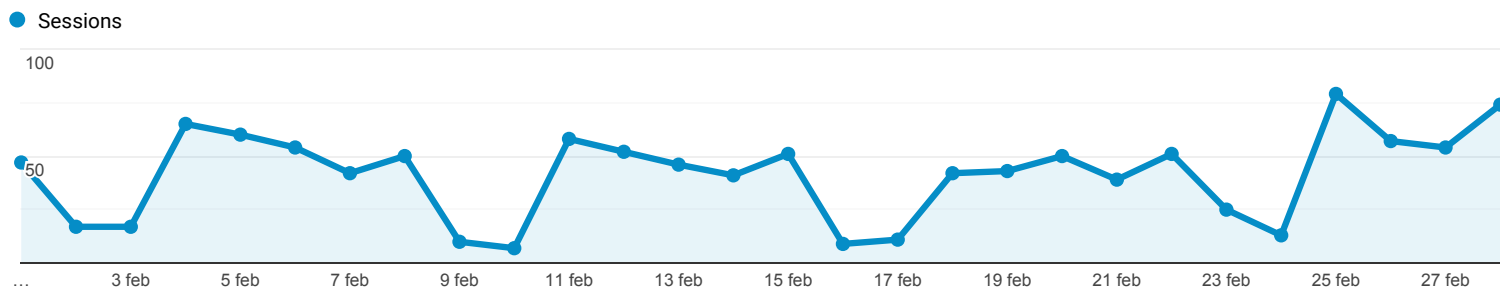

Nuovo rapporto personalizzato

TUTTI » MONTH OF YEAR: 201902

1 feb 2019 - 28 feb 2019

Tutti gli utenti
100,00% Sessions

Rapporti mensili

Day of the month	Sessions	Users	Avg. Session Duration	Pageviews	Pages / Session
	1.164 % of Total: 100,00% (1.164)	603 % of Total: 100,00% (603)	00:02:44 Avg for View: 00:02:44 (0,00%)	8.684 % of Total: 100,00% (8.684)	7,46 Avg for View: 7,46 (0,00%)
1. 25	79 (6,79%)	74 (7,72%)	00:02:12	393 (4,53%)	4,97
2. 28	74 (6,36%)	54 (5,64%)	00:03:00	424 (4,88%)	5,73
3. 04	65 (5,58%)	45 (4,70%)	00:02:47	427 (4,92%)	6,57
4. 05	60 (5,15%)	46 (4,80%)	00:03:54	420 (4,84%)	7,00
5. 11	58 (4,98%)	46 (4,80%)	00:03:09	488 (5,62%)	8,41
6. 26	57 (4,90%)	44 (4,59%)	00:01:55	504 (5,80%)	8,84
7. 06	54 (4,64%)	43 (4,49%)	00:02:49	430 (4,95%)	7,96
8. 27	54 (4,64%)	43 (4,49%)	00:01:12	283 (3,26%)	5,24
9. 12	52 (4,47%)	43 (4,49%)	00:03:02	333 (3,83%)	6,40
10. 15	51 (4,38%)	43 (4,49%)	00:03:29	504 (5,80%)	9,88
11. 22	51 (4,38%)	41 (4,28%)	00:01:40	253 (2,91%)	4,96
12. 08	50 (4,30%)	39 (4,07%)	00:03:23	542 (6,24%)	10,84
13. 20	50 (4,30%)	39 (4,07%)	00:01:35	314 (3,62%)	6,28
14. 01	47 (4,04%)	37 (3,86%)	00:04:11	387 (4,46%)	8,23
15. 13	46 (3,95%)	39 (4,07%)	00:02:59	352 (4,05%)	7,65
16. 19	43 (3,69%)	38 (3,97%)	00:02:35	364 (4,19%)	8,47
17. 07	42 (3,61%)	36 (3,76%)	00:02:21	342 (3,94%)	8,14
18. 18	42 (3,61%)	35 (3,65%)	00:02:28	254 (2,92%)	6,05
19. 14	41 (3,52%)	38 (3,97%)	00:02:58	514 (5,92%)	12,54
20. 21	39 (3,35%)	34 (3,55%)	00:01:07	212 (2,44%)	5,44

21. 23	25 (2,15%)	22 (2,30%)	00:04:19	220 (2,53%)	8,80
22. 02	17 (1,46%)	15 (1,57%)	00:10:21	382 (4,40%)	22,47
23. 03	17 (1,46%)	17 (1,77%)	00:00:31	60 (0,69%)	3,53
24. 24	13 (1,12%)	12 (1,25%)	00:01:21	78 (0,90%)	6,00
25. 17	11 (0,95%)	11 (1,15%)	00:00:10	28 (0,32%)	2,55
26. 09	10 (0,86%)	10 (1,04%)	00:02:46	70 (0,81%)	7,00
27. 16	9 (0,77%)	8 (0,84%)	00:01:37	50 (0,58%)	5,56
28. 10	7 (0,60%)	6 (0,63%)	00:04:16	56 (0,64%)	8,00