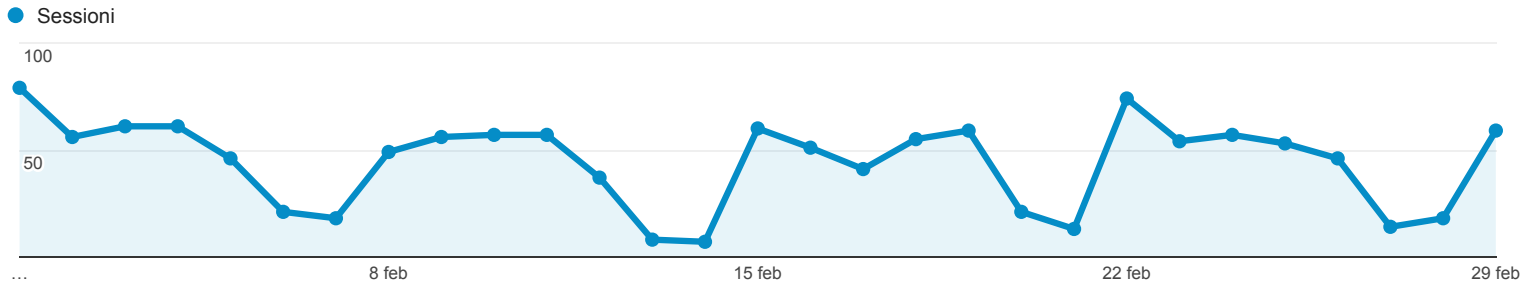

01 feb 2016 - 29 feb 2016

Nuovo rapporto personalizzato

TUTTI » MESE DELL'ANNO: 201602

Tutti gli utenti
100,00% Sessioni

Rapporti mensili

Giorno del mese	Sessioni	Utenti	Durata sessione media	Visualizzazioni di pagina	Pagine/sessione
	1.288 % del totale: 100,00% (1.288)	715 % del totale: 100,00% (715)	00:02:42 Media per vista: 00:02:42 (0,00%)	9.945 % del totale: 100,00% (9.945)	7,72 Media per vista: 7,72 (0,00%)
1. 01	79 (6,13%)	65 (6,17%)	00:03:36	705 (7,09%)	8,92
2. 22	74 (5,75%)	65 (6,17%)	00:02:07	652 (6,56%)	8,81
3. 03	61 (4,74%)	46 (4,37%)	00:02:52	413 (4,15%)	6,77
4. 04	61 (4,74%)	46 (4,37%)	00:02:13	474 (4,77%)	7,77
5. 15	60 (4,66%)	47 (4,46%)	00:01:35	364 (3,66%)	6,07
6. 19	59 (4,58%)	48 (4,56%)	00:04:10	548 (5,51%)	9,29
7. 29	59 (4,58%)	48 (4,56%)	00:01:49	312 (3,14%)	5,29
8. 10	57 (4,43%)	42 (3,99%)	00:03:23	676 (6,80%)	11,86
9. 11	57 (4,43%)	46 (4,37%)	00:02:34	498 (5,01%)	8,74
10. 24	57 (4,43%)	49 (4,65%)	00:01:42	423 (4,25%)	7,42
11. 02	56 (4,35%)	44 (4,18%)	00:02:07	428 (4,30%)	7,64
12. 09	56 (4,35%)	41 (3,89%)	00:02:55	399 (4,01%)	7,12
13. 18	55 (4,27%)	46 (4,37%)	00:06:16	568 (5,71%)	10,33
14. 23	54 (4,19%)	40 (3,80%)	00:00:40	259 (2,60%)	4,80
15. 25	53 (4,11%)	46 (4,37%)	00:02:15	379 (3,81%)	7,15
16. 16	51 (3,96%)	43 (4,08%)	00:02:13	316 (3,18%)	6,20
17. 08	49 (3,80%)	38 (3,61%)	00:03:18	466 (4,69%)	9,51
18. 05	46 (3,57%)	35 (3,32%)	00:02:16	342 (3,44%)	7,43
19. 26	46 (3,57%)	39 (3,70%)	00:01:45	315 (3,17%)	6,85
20. 17	41 (3,18%)	34 (3,23%)	00:03:17	225 (2,26%)	5,49
21. 12	37 (2,87%)	34 (3,23%)	00:01:35	302 (3,04%)	8,16
22. 06	21 (1,63%)	18 (1,71%)	00:04:59	148 (1,49%)	7,05